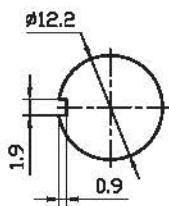

中型钮子开关

Medium Toggle Switch

型号(TYPE): KN3(C)-201A

技术特性 (Specification)

1. 规格 (Rating): 15A 125V AC; 10A 250V AC
2. 接触电阻 (Contact R): 50mΩ max
3. 绝缘电阻 (Insulation R): 500V DC 1000MΩ min
4. 耐电压 (Dielectric Strength): 1 Minute 1500V AC
5. 操作温度 (Operating Temperature): -25°C ~ +85°C
6. 电气寿命 (Electrical Life): 10,000 Cycles

外型图 (Outline Drawing)

安装尺寸 (Mounting)

电路图 (Circuitry)