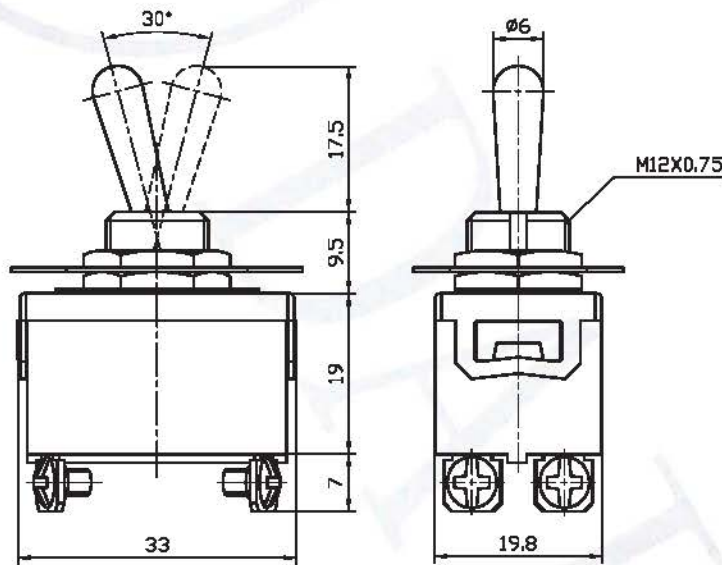

中型钮子开关

Medium Toggle Switch

型号(TYPE): KN3(C)-201A

技术特性 (Specification)

1. 规格 (Rating): 15A 125V AC; 10A 250V AC
2. 接触电阻 (Contact R): 50mΩ max
3. 绝缘电阻 (Insulation R): 500V DC 1000MΩ min
4. 耐电压 (Dielectric Strength): 1 Minute 1500V AC
5. 操作温度 (Operating Temperature): -25°C ~ +85°C
6. 电气寿命 (Electrical Life): 10,000 Cycles

外型图 (Outline Drawing)

安装尺寸 (Mounting)

电路图 (Circuitry)